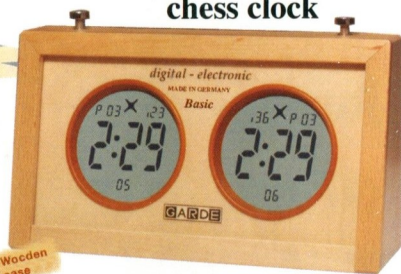

### Digital electronic tournament chess clock

Both models offer :

- 20 games settings, programmable in FIDE / Fischer / Bronstein modes

### Basic digital electronic chess clock