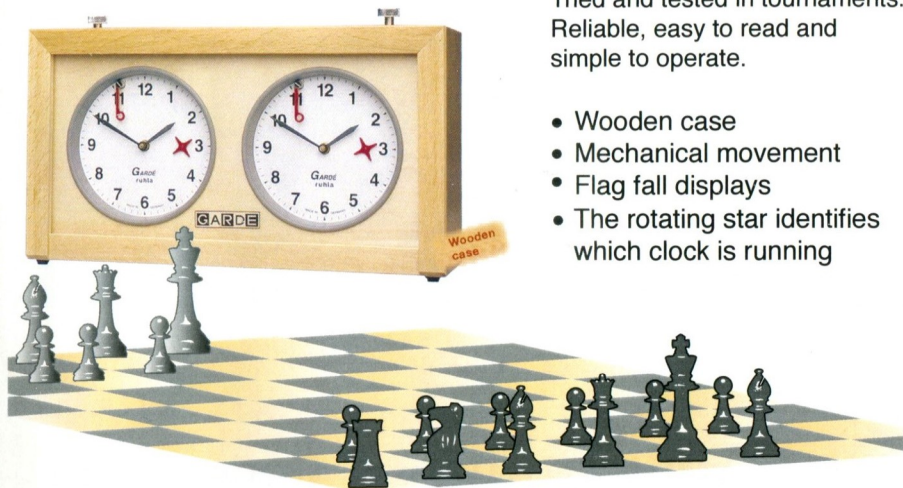

GARDE

THE chess clocks from Ruhla

Quality products from the Ruhla clock and watch works,
one of the oldest clock and watch factories in Germany

Mechanical chess clock

Tried and tested in tournaments.
Reliable, easy to read and
simple to operate.

- Wooden case
- Mechanical movement
- Flag fall displays
- The rotating star identifies which clock is running