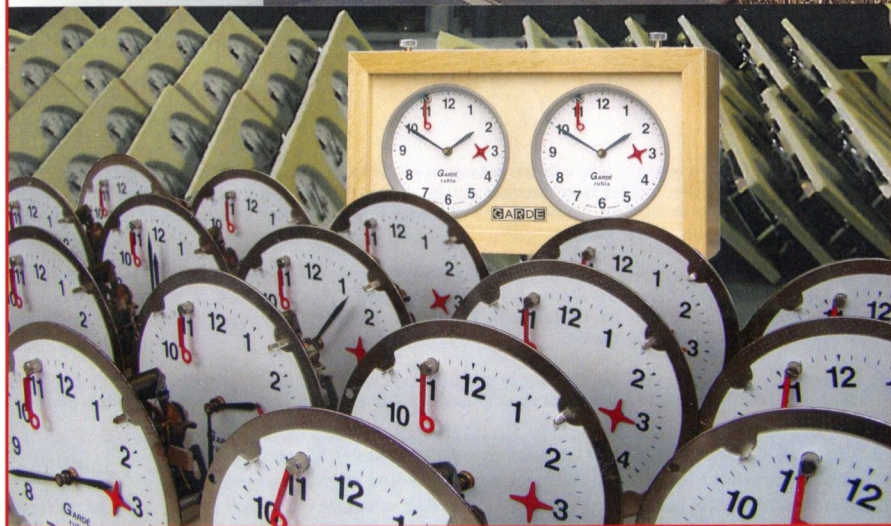

## THE chess clocks from Ruhla

Quality products from the Ruhla clock and watch works,  
one of the oldest clock and watch factories in Germany

Chess  
clocks  
have been  
produced  
in Ruhla  
for almost  
60 years