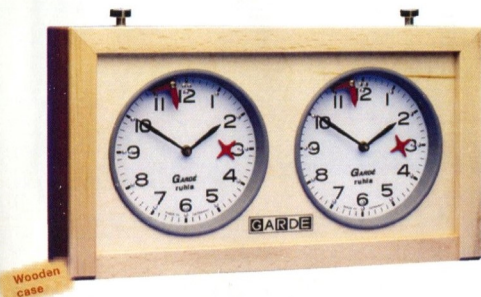

### Mechanical chess clock

Tried and tested in tournaments.  
Reliable, easy to read and  
simple to operate.

- Wooden case
- Mechanical movement
- Flag fall displays
- The rotating star identifies which clock is running